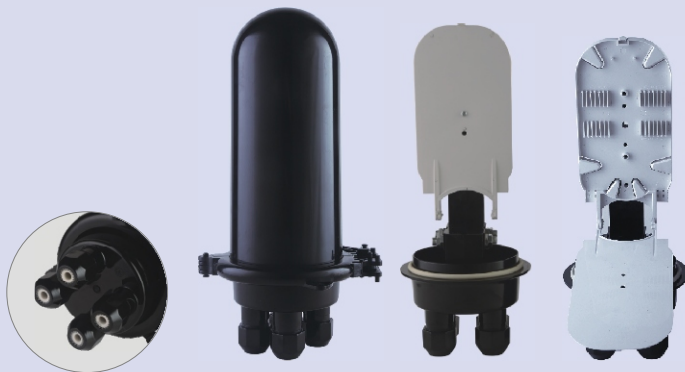

**Fiber Optic
Optic Splice Closure
48 Core**