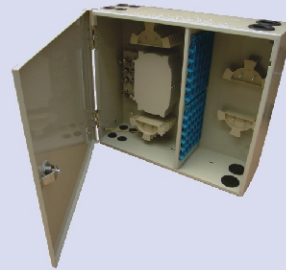

Fiber Optic Distribution Box (Metal)

48 Core Outdoor Fiber Optic Distribution Box(Metal)
Size:450x450x140mm

24 Core Indoor Fiber Optic Distribution Box(Metal)
Size:450x380x70mm

24 Core Indoor Fiber Optic Distribution Box(Metal)
Size:400x380x80mm

48 Core Indoor Fiber Optic Distribution Box(Metal)
Size:450x380x105mm

72 Core Indoor Fiber Optic Distribution Box(Metal)
Size:450x380x150mm

Fiber Optic Cabinet

Outdoor Fiber Optic Cabinet(SMC)

Outside

Inside Type 1