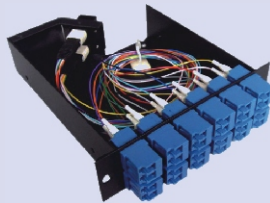

PLC Splitter
Insertion Type

PLC Splitter
Tray Assembly Type

Outdoor Waterproof patch Cord

Connector & Adapter

Patchcord & Pigtail

SC-SC SM Patch Cord

SC 12 Core Pigtail

FC 12 Core Pigtail

Duplex Patch Cord

MPO/MTP Patch Cord

Amphenol

AWG, WDM & MPO

MPO to MTP Cable

MPO Cassette TYPE

Single mode dual window FBT

Multi mode FBT Coupler