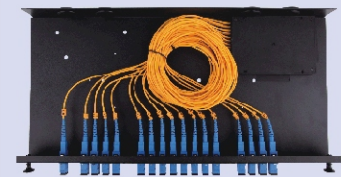

**Fiber Optic
Optic Splice Closure**
288 Core

**Fiber Optic
Optic Splice Closure**
240/480 Core

**Fiber Optic
Optic Splice Closure**
12 & 48 Core

Fiber Optic Termination Box

Amphenol

Fiber Optic Termination Box
2 Core

Fiber Optic Termination Box
4 Core

Metal Optic Termination Box

Fiber Optic Termination Box
4 Core

Fiber Optic Termination Box
8 Core

PLC Splitter
Mini Type

PLC Splitter
Cassette Type

PLC Splitter
Rack Mounted Type

PLC Splitter
Insertion Type

PLC Splitter
Tray Assembly Type

Outdoor Waterproof patch Cord

Connector & Adapter

Patchcord & Pigtail

SC-SC SM Patch Cord

SC 12 Core Pigtail

FC 12 Core Pigtail