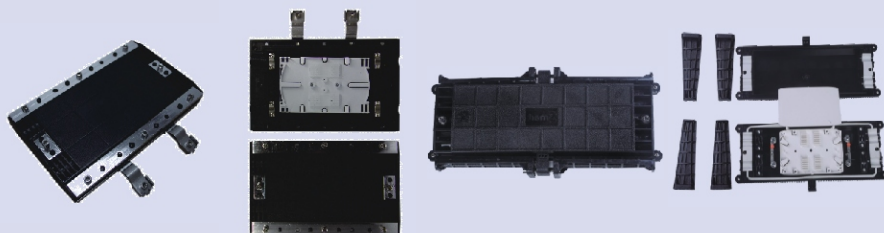

**Fiber Optic
Optic Splice Closure
48 Core**

**Fiber Optic
Optic Splice Closure
72 Core**

**Fiber Optic
Optic Splice Closure
96 Core**

Fiber Optic Splice Closure

Amphenol

**Fiber Optic
Optic Splice Closure**
144 Core

**Fiber Optic
Optic Splice Closure**
288 Core

**Fiber Optic
Optic Splice Closure**
240/480 Core

**Fiber Optic
Optic Splice Closure**
12 & 48 Core

Fiber Optic Termination Box

Amphenol

Fiber Optic Termination Box
2 Core