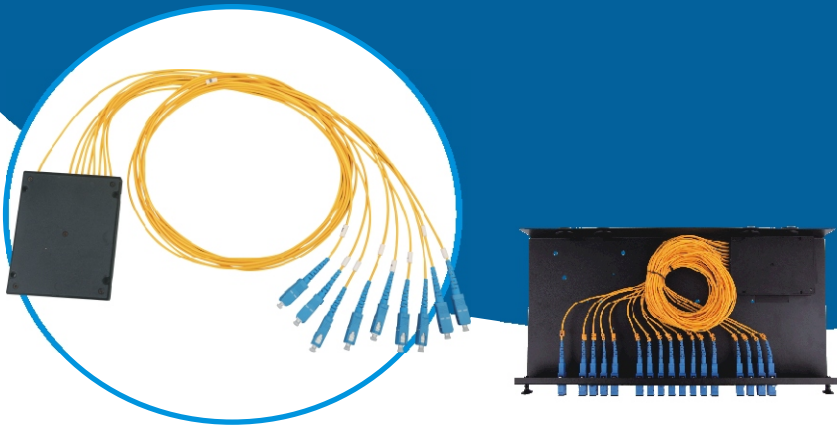

**Fiber Optic
Optic Splice Closure**
288 Core

**Fiber Optic
Optic Splice Closure**
240/480 Core

**Fiber Optic
Optic Splice Closure**
12 & 48 Core

Fiber Optic Termination Box

Amphenol

Fiber Optic Termination Box
2 Core

Fiber Optic Termination Box
4 Core

Metal Optic Termination Box

Fiber Optic Termination Box
4 Core

Fiber Optic Termination Box
8 Core

PLC Splitter
Mini Type

PLC Splitter
Cassette Type

PLC Splitter
Rack Mounted Type

PLC Splitter
Insertion Type

PLC Splitter
Tray Assembly Type

Outdoor Waterproof patch Cord

Connector & Adapter

Patchcord & Pigtail

SC-SC SM Patch Cord

SC 12 Core Pigtail

FC 12 Core Pigtail